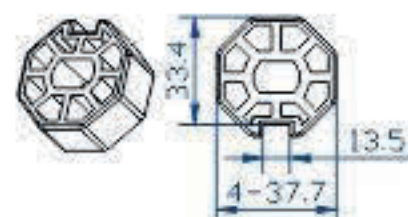

AD38-3

Plastic

Plastic