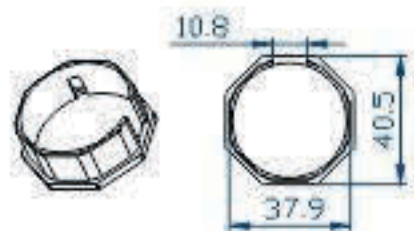

Ø35

Crown / Drive Adapter

CROWN	DRIVE ADAPTER
-------	---------------

AC38-1

AD38-1

Plastic

Plastic

CROWN	DRIVE ADAPTER
-------	---------------