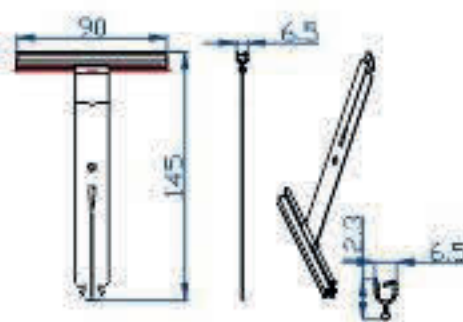

Composite

SPRING STRIP

AG28