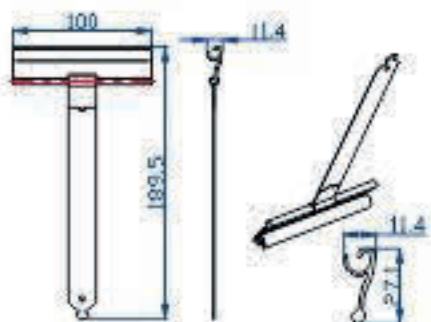

Plastic

SPRING STRIP

AG25

Composite

SPRING STRIP

AG26