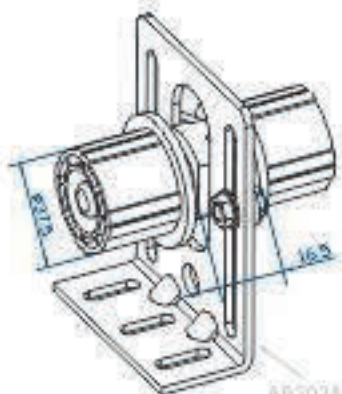

Composite

带子尺寸
14X1.5X5000mm

Middle-support Bracket

180°
MIDDLE-SUPPORT BRACKET

AB601

Composite

180°
MIDDLE-SUPPORT BRACKET

AB602