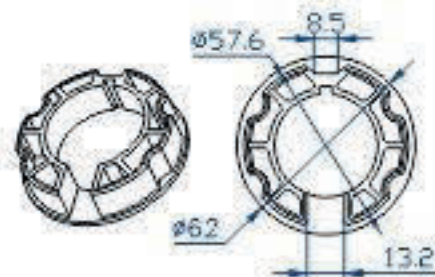

AC58-2

Plastic

AD58-1

Plastic

Ø45

Crown / Drive Adapter

CROWN	DRIVE ADAPTER
内齿套代替皇冠	AD52-1 Plastic

CROWN	DRIVE ADAPTER
内齿套代替皇冠	AD53-1 Plastic