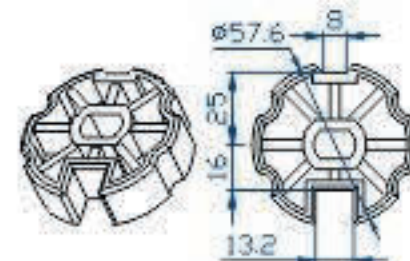

AC58-2

Plastic

AD58-1

Plastic

Ø45

Crown / Drive Adapter

CROWN	DRIVE ADAPTER
内齿套代替皇冠	AD52-1 Plastic

CROWN	DRIVE ADAPTER
内齿套代替皇冠	AD53-1 Plastic