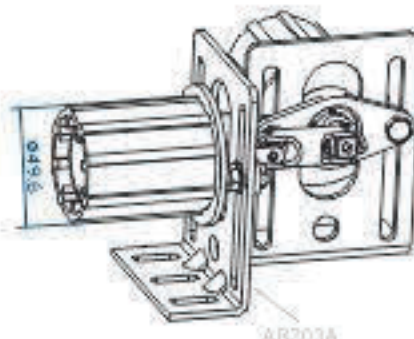

Composite

90°
MIDDLE-SUPPORT BRACKET

AB604