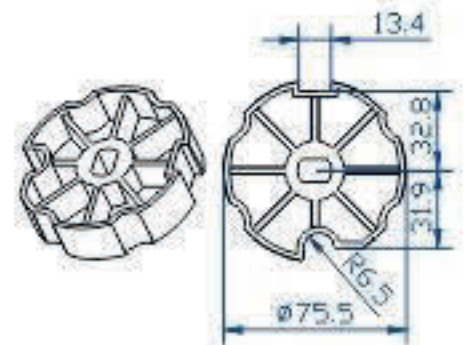

Plastic

Plastic

Plastic

Plastic

Plastic

Plastic

Plastic

AD75-5

Plastic

AC76-2

Plastic

Plastic

Plastic

AD76-1

Plastic

Plastic

Plastic

Plastic

Plastic