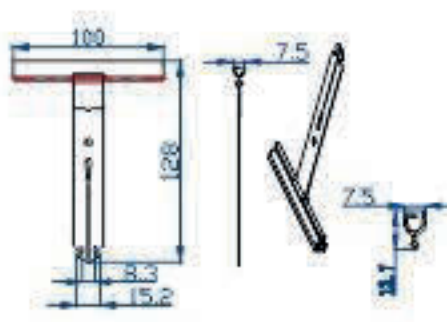

Composite

SPRING STRIP

AG27