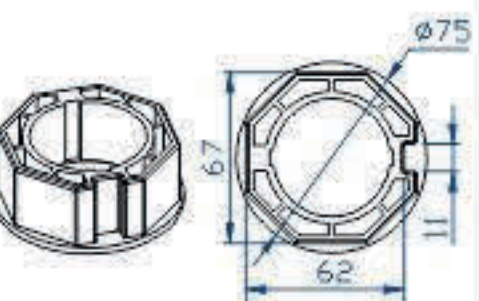

Plastic

Plastic

Plastic

Plastic

Plastic

Plastic

Plastic

Plastic

Plastic

Plastic

AC61-2

Plastic

AD61-2

Plastic

Plastic

Plastic

Plastic

Plastic

AC67-2

Plastic

AD67-2

Plastic

Plastic

Plastic