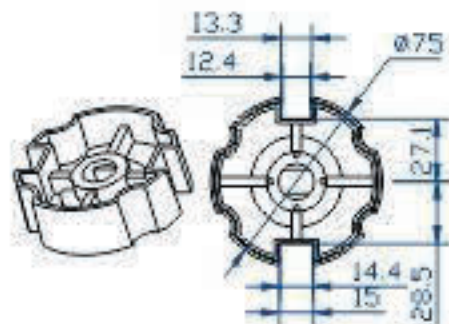

Plastic

Plastic

Plastic

Plastic

Plastic

Plastic

Plastic

AD75-5

Plastic

AC76-2

Plastic

AD75-4

Plastic

Plastic

Plastic

Plastic

Plastic

Plastic

Plastic