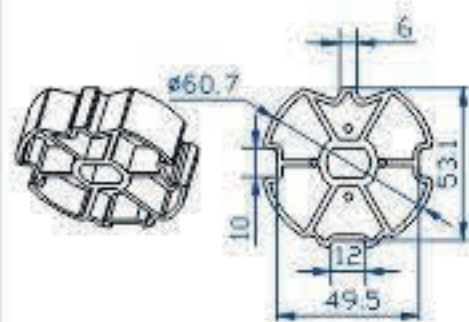

AC61-1

AD61-1