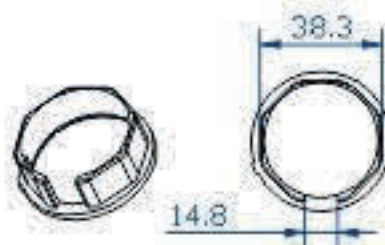

CROWN	DRIVE ADAPTER

AC38-3