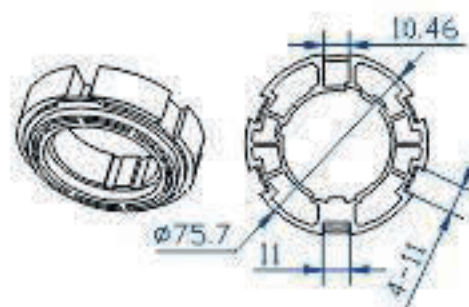

Plastic

Plastic

Plastic

Plastic

Plastic

Plastic

Plastic

AD75-5

Plastic

AC76-2

Plastic

Plastic

AC76-1

Plastic

Plastic

Plastic

Plastic

Plastic

Plastic