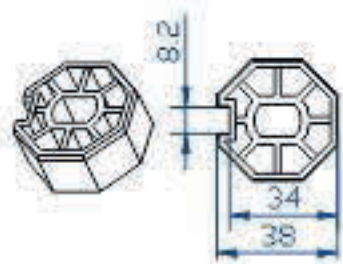

AD38-5

Plastic

Plastic