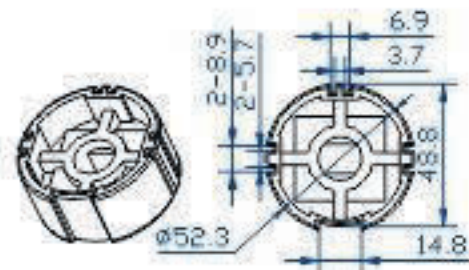

Plastic

Plastic

Plastic

Plastic

AC49-1

Plastic

AD49-1

Plastic

AC50-1

Plastic

AD52-1

Plastic

AC53-1

Plastic

AD53-2

Plastic

AC58-2

Plastic

AD58-1

Plastic